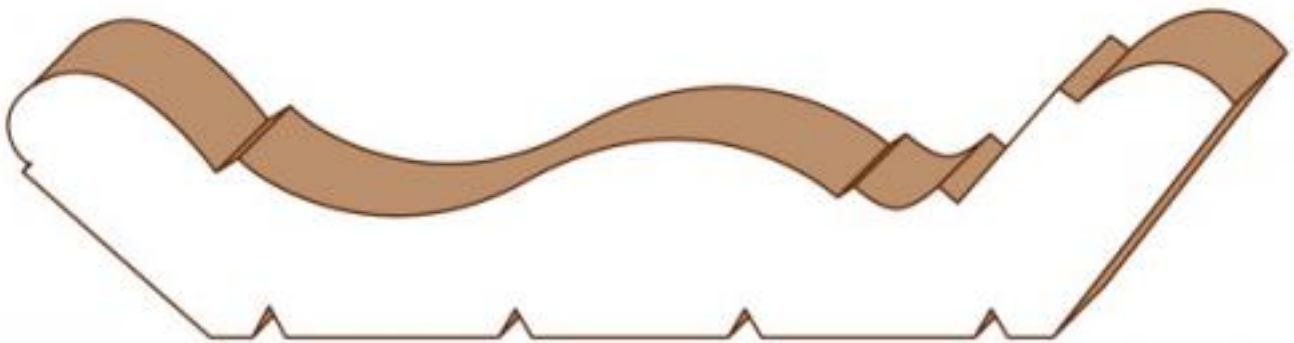

Crowns - KP612PR

1-1/4x6 PR CORNICE CROWN
Product Length(s): 8', 16'
