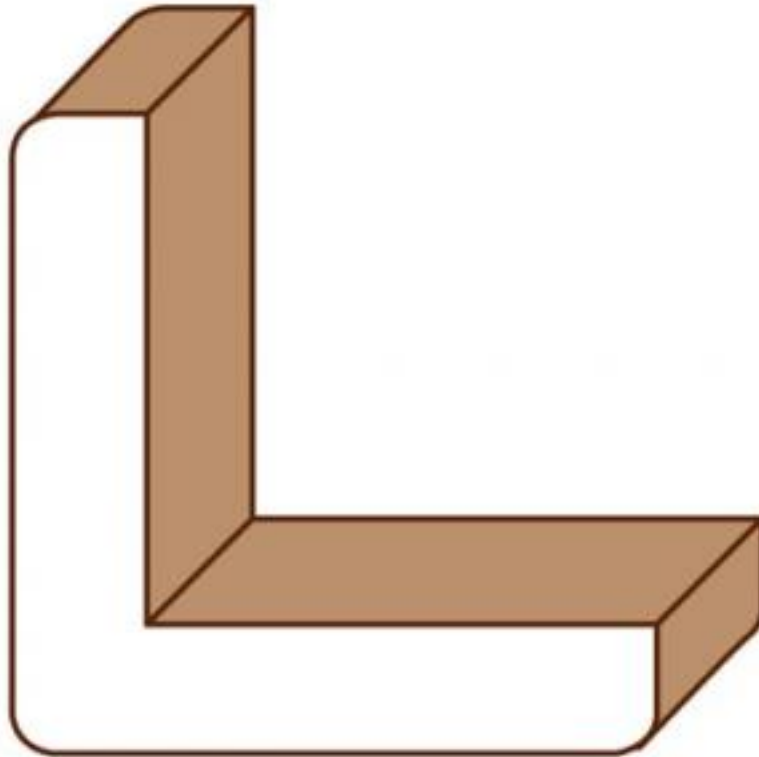

Corners - KC604

1-1/2x1-1/2 CDR OS CORNER
Product Length(s): 4', 8', 10', 12', 16', 20'
